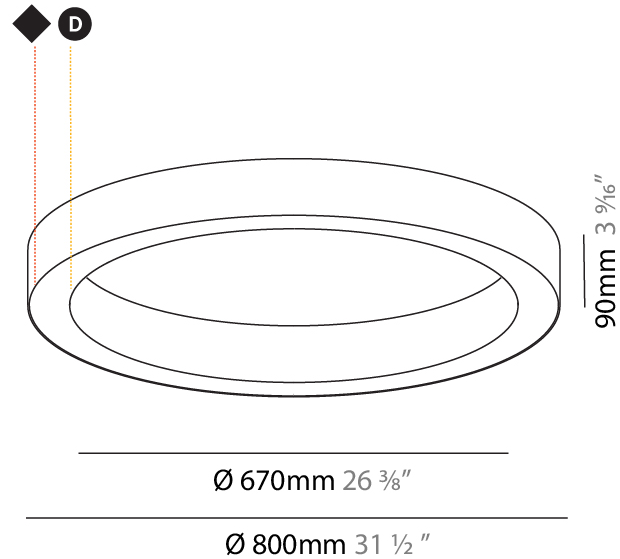

1. To build a product code in our configurator select the specify button on the base model # product page
2. To build a manual product code on this datasheet choose from the options listed below in blue font and add the suffix to the base model #

GENERAL

Series: Glorious
Subseries: Glorious Slim
Brand: Prolicht
Division: Architectural
Mounting Type: Surface
Mounting Location: Ceiling

PHYSICAL

Shape: Round
Diameter (mm): 800
Diameter (in): 31 1/2
Height (mm): 90
Height (in): 3 9/16
Light Distribution: Direct
Weight (kg): 6.814
Weight (lbs): 14.99
Diffuser: PMMA - Opal or Micro-Prism
Fixture Finish: SSR / BKV / CWI / CRY / HAB / UFT / ITA / RUA / FTG / MYG / LOD / PUS / FRO / FUP / KIA / POP / BLS / SPG / MEY / GOH / GUM / CHC / COM / ABZ / JAG / OBR / MOS / ROR
Fixture Material: Aluminum

ELECTRICAL

Lamp Type: LED (Zhaga Standard)
Input Wattage (W): 56
Total Output Wattage (W): 48
Dimming: Tri-Mode (Non-Dimming and Phase Dimming (120Vac only) and 0-10V Dimming)
Driver Included: Yes
Driver Location: Integrated
Driver Type: Constant Current - Universal
Driver Class: Class 2
Input Voltage (V): 120 - 277
Constant Current (MA): 350

LED

Color Temperature (°K): 3000 / 3500 / 4000
Max. Delivered Lumen (lm): 5450 / 5557 / 5670
CRI: >80 CRI
Efficiency (%): 88.4
Lamp Life (hrs): 50000

OPTICAL

RATINGS AND CERTIFICATIONS

Certified By: Certified for North American Standards
IP rating: IP20