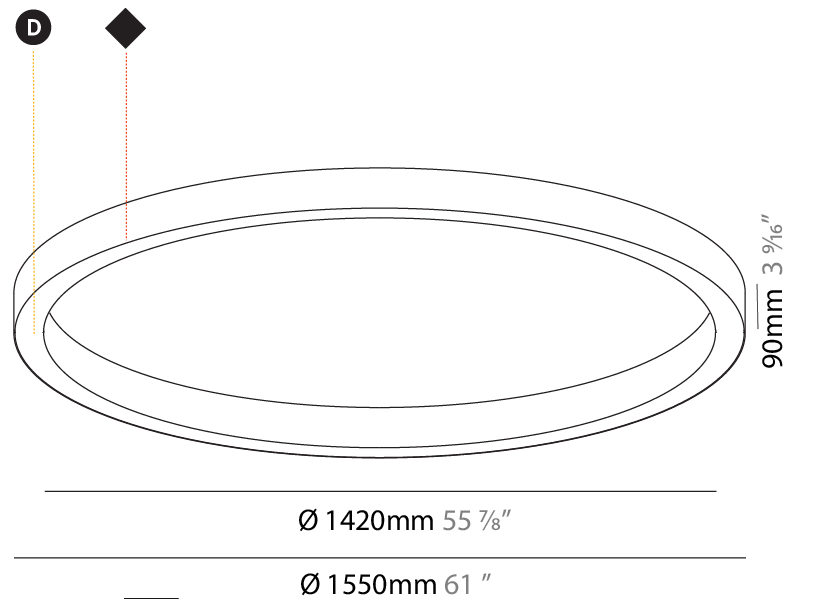

1. To build a product code in our configurator select the specify button on the base model # product page
2. To build a manual product code on this datasheet choose from the options listed below in blue font and add the suffix to the base model #

GENERAL

Series: Glorious
Subseries: Glorious Slim
Brand: Prolicht
Division: Architectural
Mounting Type: Surface
Mounting Location: Ceiling
Subcategory: Ambient

PHYSICAL

Shape: Round
Diameter (mm): 1550
Diameter (in): 61
Height (mm): 90
Height (in): 3 ⁹/₁₆
Light Distribution: Direct
Weight (kg): 13.709
Weight (lbs): 30.16
Diffuser: PMMA - Opal or Micro-Prism
Fixture Finish: SSR / BKV / CWI / CRY / HAB / UFT / ITA / RUA / FTG / MYG / LOD / PUS / FRO / FUP / KIA / POP / BLS / SPG / MEY / GOH / GUM / CHC / COM / ABZ / JAG / OBR / MOS / ROR
Fixture Material: Aluminum

ELECTRICAL

Lamp Type: LED (Zhaga Standard)
Input Wattage (W): 112
Total Output Wattage (W): 96
Dimming: Tri-Mode (Non-Dimming and Phase Dimming (120Vac only) and 0-10V Dimming)
Driver Included: Yes
Driver Location: Integrated
Driver Type: Constant Current - Universal
Driver Class: Class 2
Input Voltage (V): 120 - 277
Constant Current (MA): 350

LED

Color Temperature (°K): 3000 / 3500 / 4000
Max. Delivered Lumen (lm): 13580 / 13857 / 14140
CRI: >80 CRI
Efficiency (%): 88.4
Lamp Life (hrs): 50000

OPTICAL

RATINGS AND CERTIFICATIONS

Certified By: Certified for North American Standards
IP rating: IP20