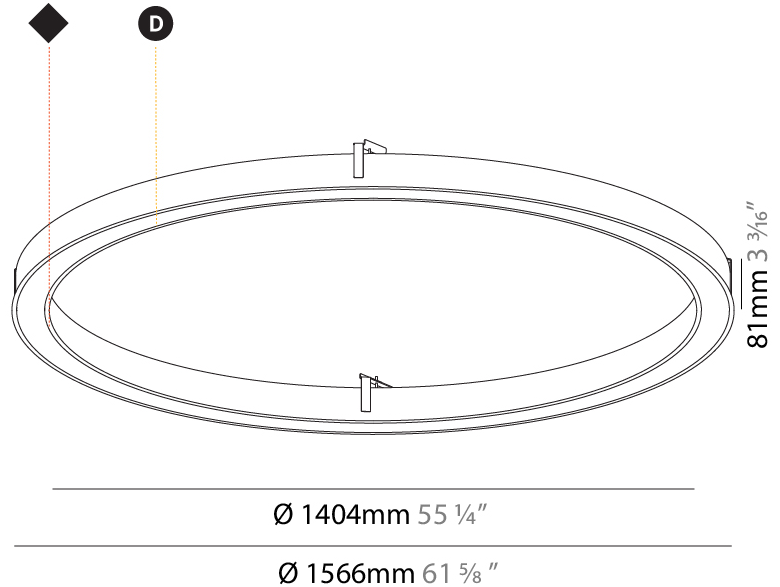

GENERAL

Series: Glorious
Subseries: Glorious Slim
Brand: Prolicht
Division: Architectural
Mounting Type: Recessed
Mounting Location: Ceiling
Subcategory: Ambient

PHYSICAL

Shape: Round
Diameter (mm): 1566
Diameter (in): 61 ⁵/₈
Height (mm): 81
Height (in): 3 ³/₁₆
Min. Recessing Depth (mm): 120
Min. Recessing Depth (in): 4 ³/₄
Light Distribution: Direct
Weight (kg): 14.042
Weight (lbs): 30.96
Diffuser: PMMA - Opal or Micro-Prism
Fixture Finish: SSR / BKV / CWI / CRY / HAB / UFT / ITA / RUA / FTG / MYG / LOD / PUS / FRO / FUP / KIA / POP / BLS / SPG / MEY / GOH / GUM / CHC / COM / ABZ / JAG / OBR / MOS / ROR
Fixture Material: Aluminum

ELECTRICAL

Lamp Type: LED (Zhaga Standard)
Input Wattage (W): 112
Total Output Wattage (W): 96
Dimming: Tri-Mode (Non-Dimming and Phase Dimming (120Vac only) and 0-10V Dimming)
Driver Included: Yes
Driver Location: Integrated
Driver Type: Constant Current - Universal
Driver Class: Class 2
Input Voltage (V): 120 - 277
Constant Current (MA): 350

LED

Color Temperature (°K): 3000 / 3500 / 4000
Max. Delivered Lumen (lm): 13580 / 13857 / 14140
CRI: >80 CRI
Efficiency (%): 0.884
Lamp Life (hrs): 50000

OPTICAL

RATINGS AND CERTIFICATIONS

Certified By: Certified for North American Standards
IP rating: IP20

1557mm x 1413mm
61 ⁵/₁₆" x 55 ⁵/₁₆"

120mm
4 ³/₄"

10 - 30mm
³/₈" - 1 ³/₁₆"