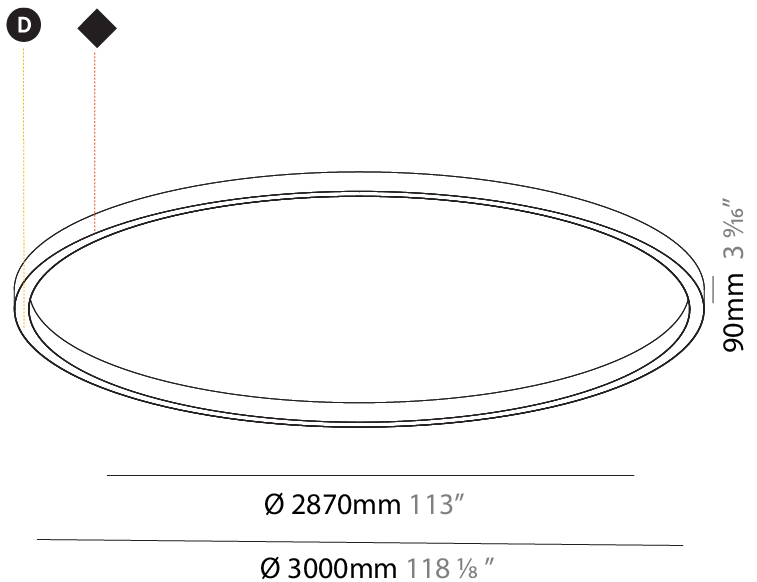

1. To build a product code in our configurator select the specify button on the base model # product page
2. To build a manual product code on this datasheet choose from the options listed below in blue font and add the suffix to the base model #

GENERAL

Series: Glorious
Subseries: Glorious Slim
Brand: Prolicht
Division: Architectural
Mounting Type: Surface
Mounting Location: Ceiling
Subcategory: Ambient

PHYSICAL

Shape: Round
Diameter (mm): 3000
Diameter (in): 118 1/8
Height (mm): 90
Height (in): 3 9/16
Light Distribution: Direct
Weight (kg): 26.284
Weight (lbs): 57.83
Diffuser: PMMA - Opal or Micro-Prism
Fixture Finish: SSR / BKV / CWI / CRY / HAB / UFT / ITA / RUA / FTG / MYG / LOD / PUS / FRO / FUP / KIA / POP / BLS / SPG / MEY / GOH / GUM / CHC / COM / ABZ / JAG / OBR / MOS / ROR
Fixture Material: Aluminum

ELECTRICAL

Lamp Type: LED (Zhaga Standard)
Input Wattage (W): 224
Total Output Wattage (W): 192
Dimming: Tri-Mode (Non-Dimming and Phase Dimming (120Vac only) and 0-10V Dimming)
Driver Included: Yes
Driver Location: Integrated
Driver Type: Constant Current - Universal
Driver Class: Class 2
Input Voltage (V): 120 - 277
Constant Current (MA): 350

LED

Color Temperature (°K): 3000 / 3500 / 4000
Max. Delivered Lumen (lm): 27160 / 27724 / 28290
CRI: >80 CRI
Efficiency (%): 88.4
Lamp Life (hrs): 50000

OPTICAL

RATINGS AND CERTIFICATIONS

Certified By: Certified for North American Standards
IP rating: IP20