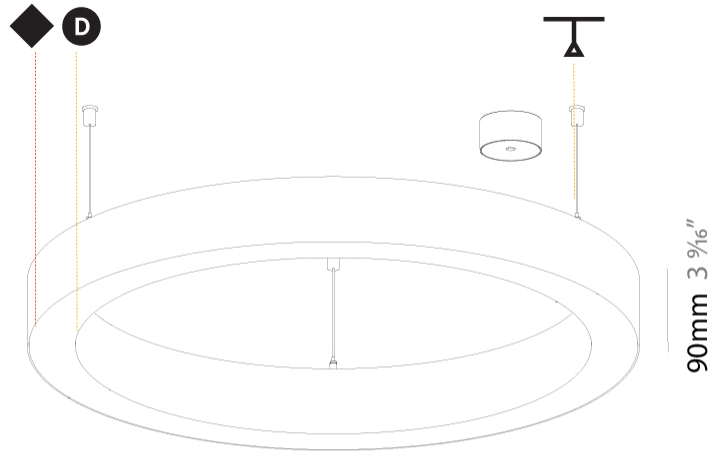

GENERAL

Series: Glorious
Subseries: Glorious Slim
Brand: Prolicht
Division: Architectural
Mounting Type: Suspension
Mounting Location: Ceiling
Subcategory: Ambient

PHYSICAL

Shape: Round
Diameter (mm): 800
Diameter (in): 31 1/2
Height (mm): 90
Height (in): 3 9/16
Max. Overall Height (mm): 2090
Max. Overall Height (in): 82 5/16
Light Distribution: Direct
Weight (kg): 6.772
Weight (lbs): 14.93
Diffuser: PMMA - Opal or Micro-Prism
Fixture Finish: SSR / BKV / CWI / CRY / HAB / UFT / ITA / RUA / FTG / MYG / LOD / PUS / FRO / FUP / KIA / POP / BLS / SPG / MEY / GOH / GUM / CHC / COM / ABZ / JAG / OBR / MOS / ROR
Fixture Material: Aluminum
Cable Details: 2000mm or 6000mm Transparent Cable

ELECTRICAL

Lamp Type: LED (Zhaga Standard)
Input Wattage (W): 52.1
Total Output Wattage (W): 48
Dimming: Tri-Mode (Non-Dimming and Phase Dimming (120Vac only) and 0-10V Dimming)
Driver Included: Yes
Driver Location: Integrated
Driver Type: Constant Current - Universal
Driver Class: Class 2
Input Voltage (V): 120 - 277
Constant Current (MA): 350

LED

Color Temperature (°K): 2700 / 3000 / 3500 / 4000
Max. Delivered Lumen (lm): 6237 / 6388 / 4979 / 6768
Nominal Lumen (lm): 7955 / 8148 / 6351 / 8632
CRI: >80 CRI
Efficiency (%): 88
Lamp Life (hrs): 50000

OPTICAL

Beam Angle: 110

RATINGS AND CERTIFICATIONS

Certified By: Certified for North American Standards
IP rating: IP20

Ø 670mm 26 3/8"

Ø 800mm 31 1/2"

90mm 3 9/16"