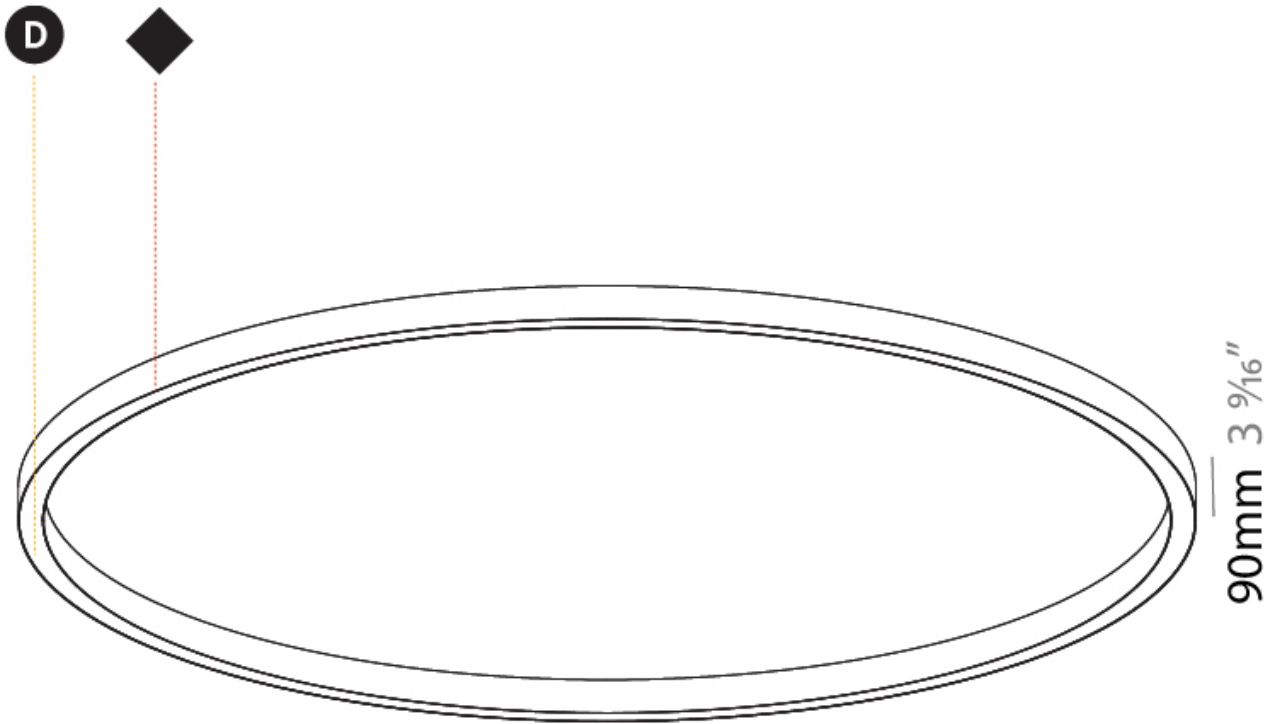

A3D022-

PROJECT
TYPE
SPECIFIER
QUANTITY
DATE

Ø 5070mm 199 5/8"

Ø 5200mm 204 3/4 "